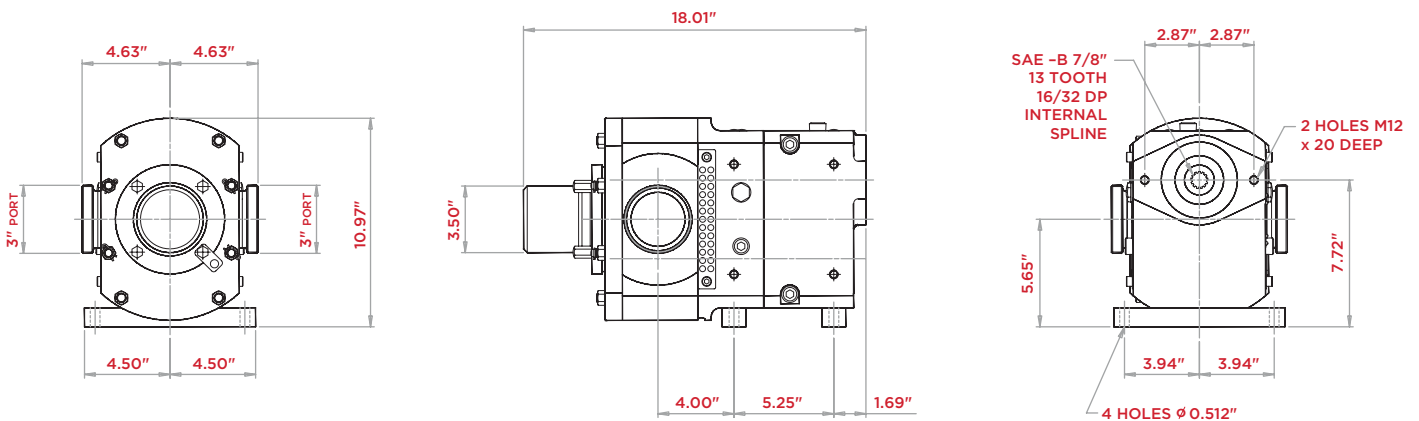

Specifications

- Flow rate: up to 232 gpm
- Maximum speed: 750 rpm
- Maximum pressure: 140 psi
- Weight: 145 lbs. (with relief valve)
- Suitable for temperatures up to 300°F

Drives

- Hydraulic direct mount
- Top shaft

Seal Options

- Standard: Nitrile O-ring seal assembly
- Optional O-ring Material: EPDM or Viton® and Double Lip seal configurations available
- Mechanical seals
- Available Ports
- Standard: 3" male ACME
- Optional: 3" male camlock or 3" male NPT (special order)

Applications

- Sugars
- Fruit Juice
- Chocolate
- Vegetable Oils
- Dairy Products
- Starches