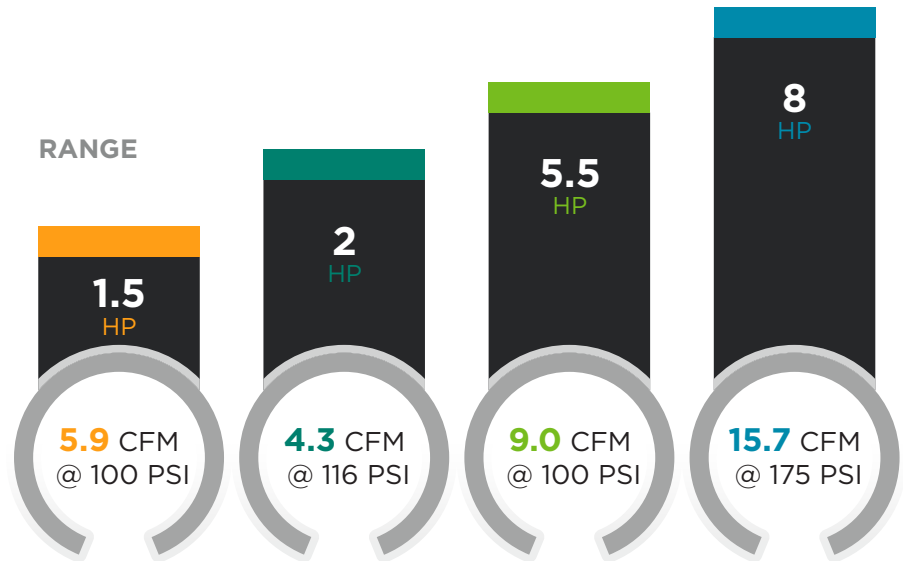

The Air-On-Demand Advantage

- 1.5-8 HP Range
- 100-175 PSIG
- 4.3-15.7 CFM
- Hand-Held, Wheeled, Base Mounted
- Electric & Gas
- Splash Lubricated

It's All in the Details

Portable Compressors

- 120 Volt Single Phase, 60 Hz Motors with 15 Amp Plug
- Industrial Honda OHV Engines
- Factory Filled with Heavy Duty Lubricants
- Fully Enclosed Belt Guard (where applicable)
- Industrial Grade Semi Pneumatic Tires (where applicable)
- Pressure Gauges
- Lift Handles with Rubber Grips
- Quick Connect Fitting
- Belt Tightener (where applicable)
- Auto Start/Stop on Electric Models
- Idle Control for Added Safety (Gas Models)
- Quality Pilot Valve (Gas Models)